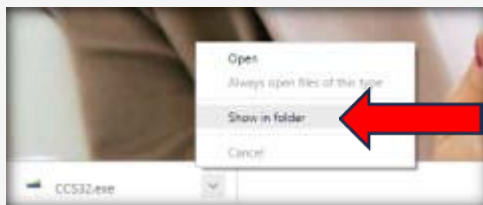

5. Right-click the installer file and select **Properties**.