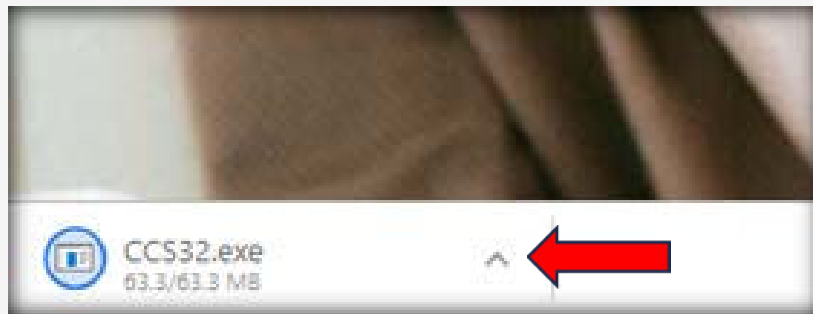

1. Upon opening Dime Secure Browser, click: **Upgrade Available** in the bottom right-hand corner.

2. Click **Keep** in the bottom left-hand corner.

3. Click: **Up Arrow** in the bottom left-hand corner.