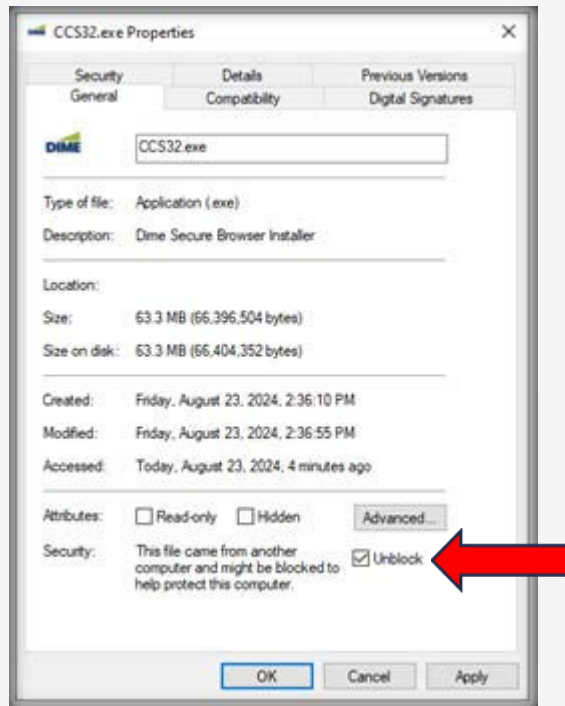

1. Upon opening Dime Secure Browser, click: **Upgrade Available** in the bottom right-hand corner.

2. Click **Keep** in the bottom left-hand corner.

3. Click: **Up Arrow** in the bottom left-hand corner.

4. Click: **Show in folder** in the bottom left-hand corner.

5. Right-click the installer file and select **Properties**.

6. Check the **Unblock** checkbox and click **OK**.

7. Close the **Dime Secure Browser** before proceeding to the next step.