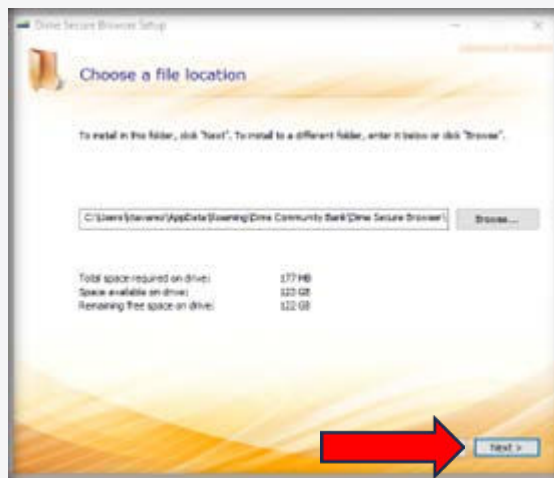

10. Click **Next**.