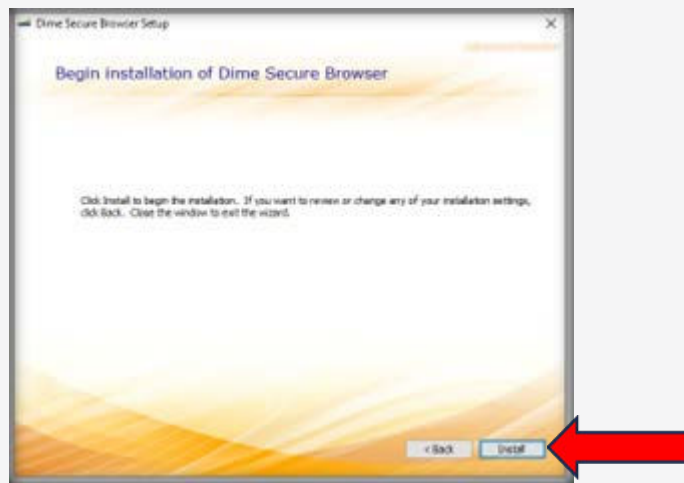

8. Right-click the installer file and select **Run as administrator**.

9. Click **Next**.

10. Click **Next**.

11. Click **Install**.

12. **The upgrade is complete.** The bottom right-hand corner will now reflect **Version 24.1.202.0**. Dime Secure Browser will now allow you access to online banking.