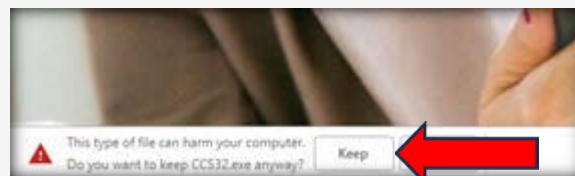

1. Upon opening Dime Secure Browser, click: **Upgrade Available** in the bottom right-hand corner.

2. Click **Keep** in the bottom left-hand corner.

3. Click: **Up Arrow** in the bottom left-hand corner.