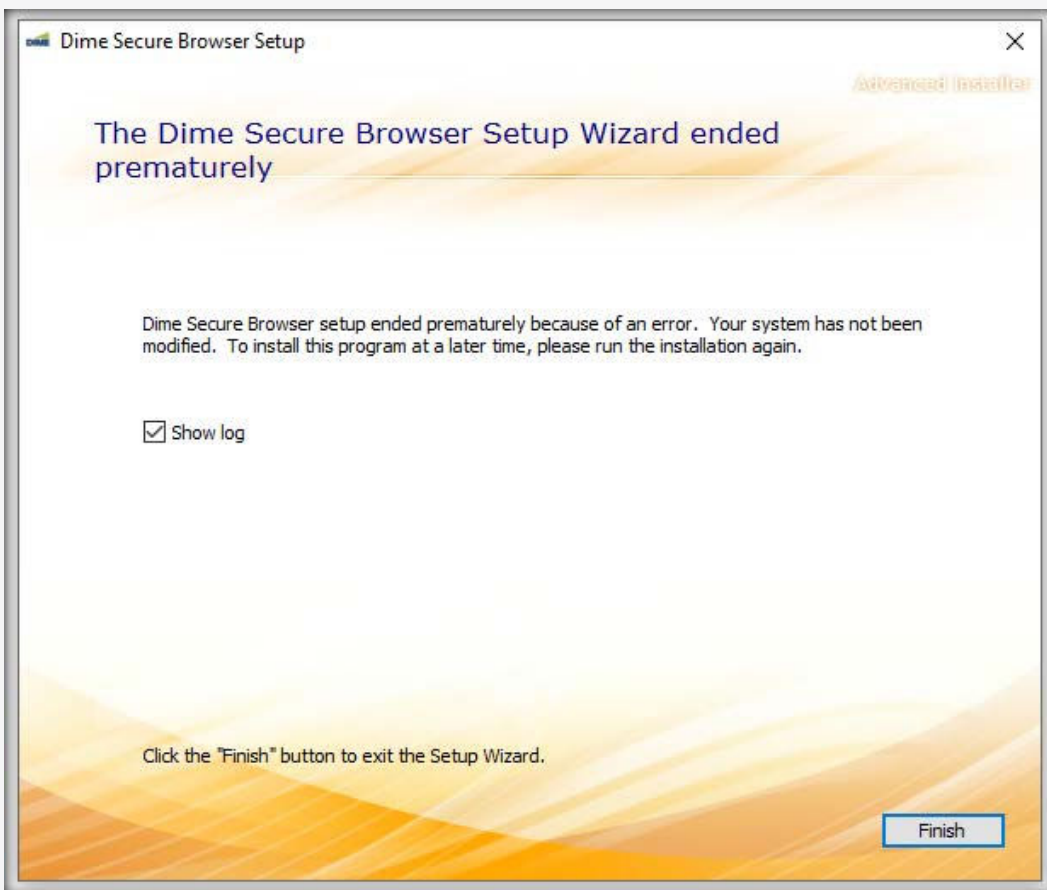

Error message if the upgrade is performed by someone without administrator rights:

If you receive this error, please remove the original download of Dime Secure Browser and have an administrator complete the process from step 1.

For additional information or assistance, please contact Dime's Treasury Management Support Team at 631-723-7620 or email tmsupport@dime.com during normal business hours:

**Monday – Thursday: 8:00am to 5:00pm
Friday: 8:00am to 6:00pm
Saturday: 9:00am to 1:00pm**